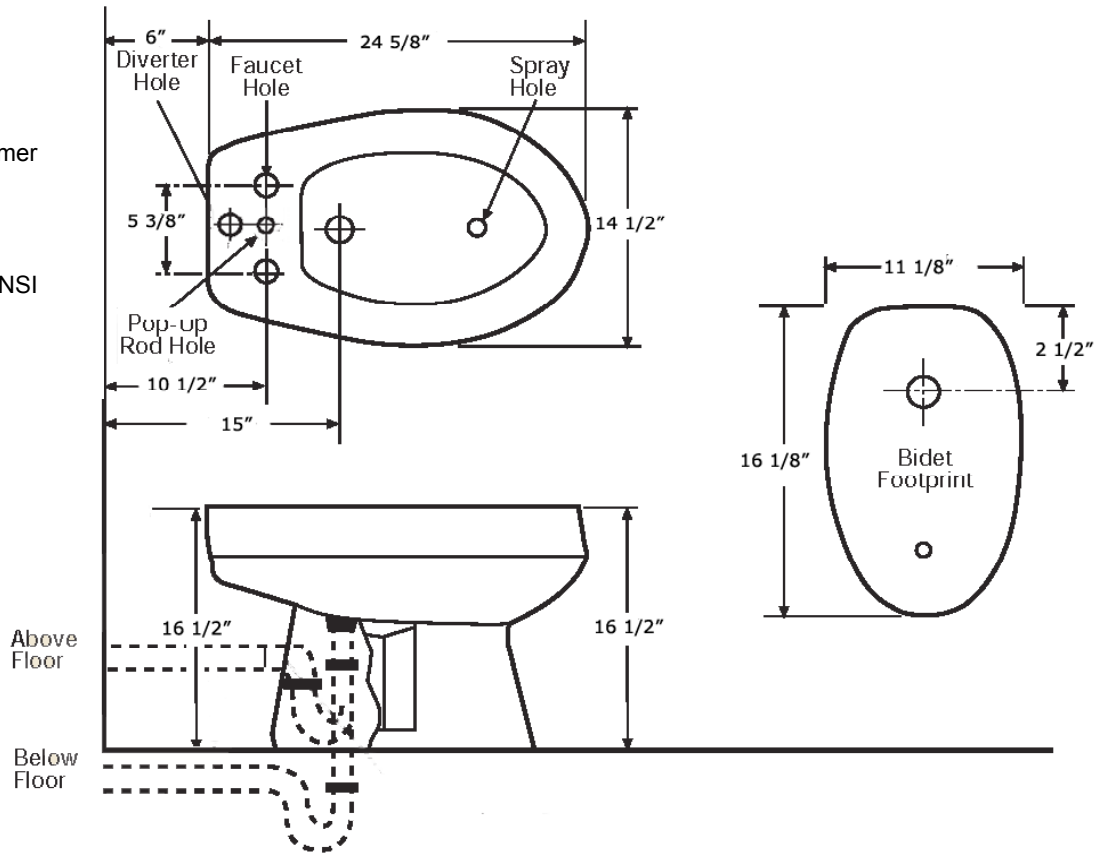

Premier/Nouveau Bidet

14 1/2" x 24 5/8" x 16 1/2" high

Features:

- Vitreous china
- Chair-Height™ rim for added comfort
- Front fill and vertical spray
- Drilled for fixture mount bidet faucet with diverter (4-hole)
- Signature Look™ Bolt Covers, in chrome finish

Colors:

- .01 White
- .02 Bone
- .06 Balsa™
- .13 Black*

*Custom Color – Contact customer service for availability

Manufactured to meet ASME/ANSI A112.19.2M standards.

St. Thomas Creations makes every effort to assure that its products remain consistent. However, Normal variations in manufacturing processes will result in dimensional variations from time to time. Product specifications can also change without prior notice. Therefore, please use these specifications as "reference only" and make all installation construction only after you have obtained the actual product from your dealer.